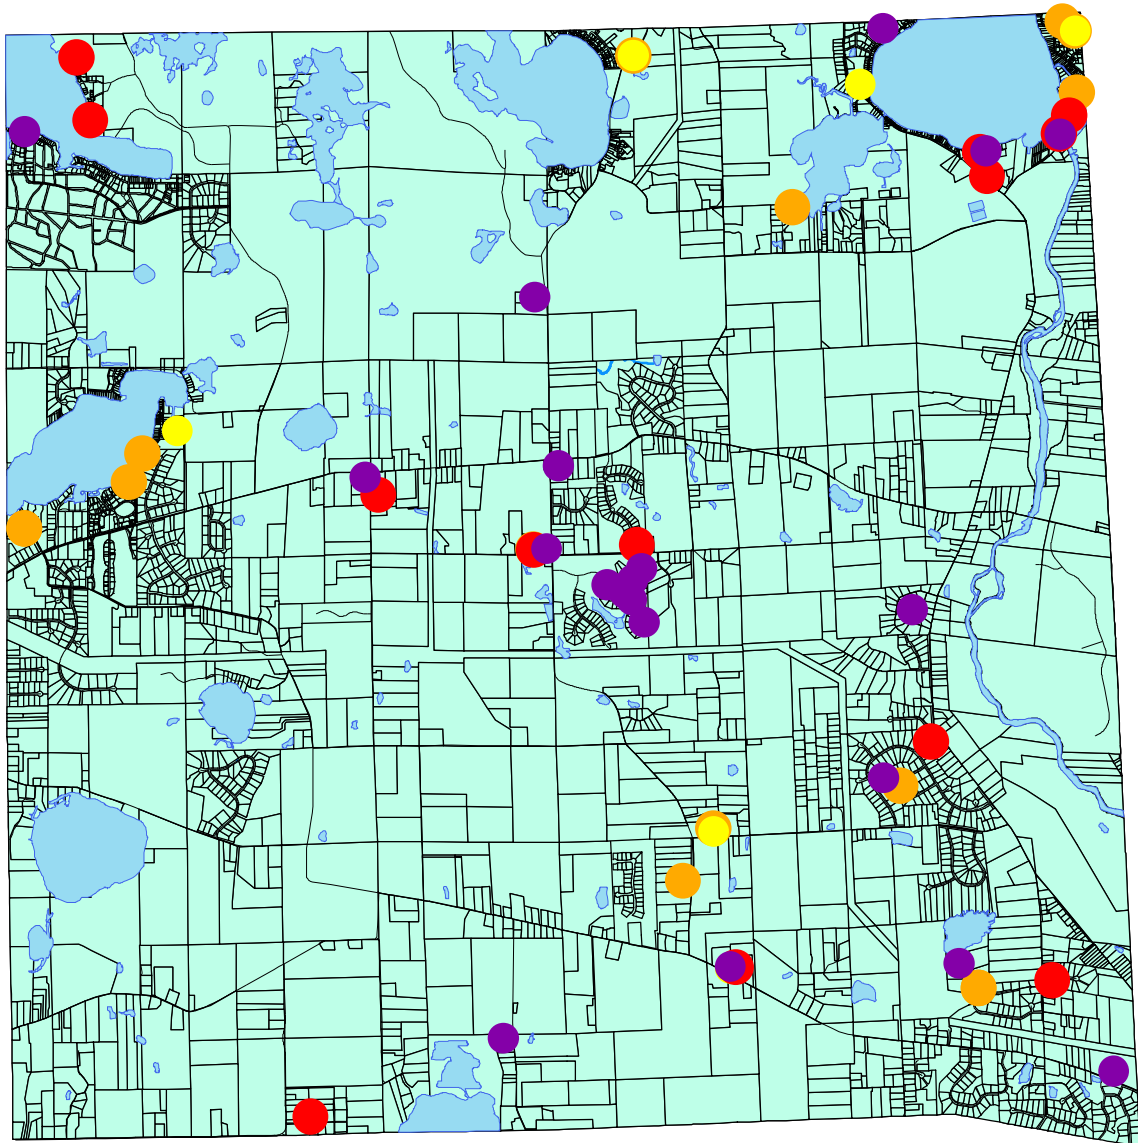

# November 2017 New & Final Permits New & Cleared Violations

## Legend

- Final Permits (21)
- New Permits (13)
- Cleared Violations (8)
- New Violations (18)

0 0.25 0.5 1 1.5 2 Miles