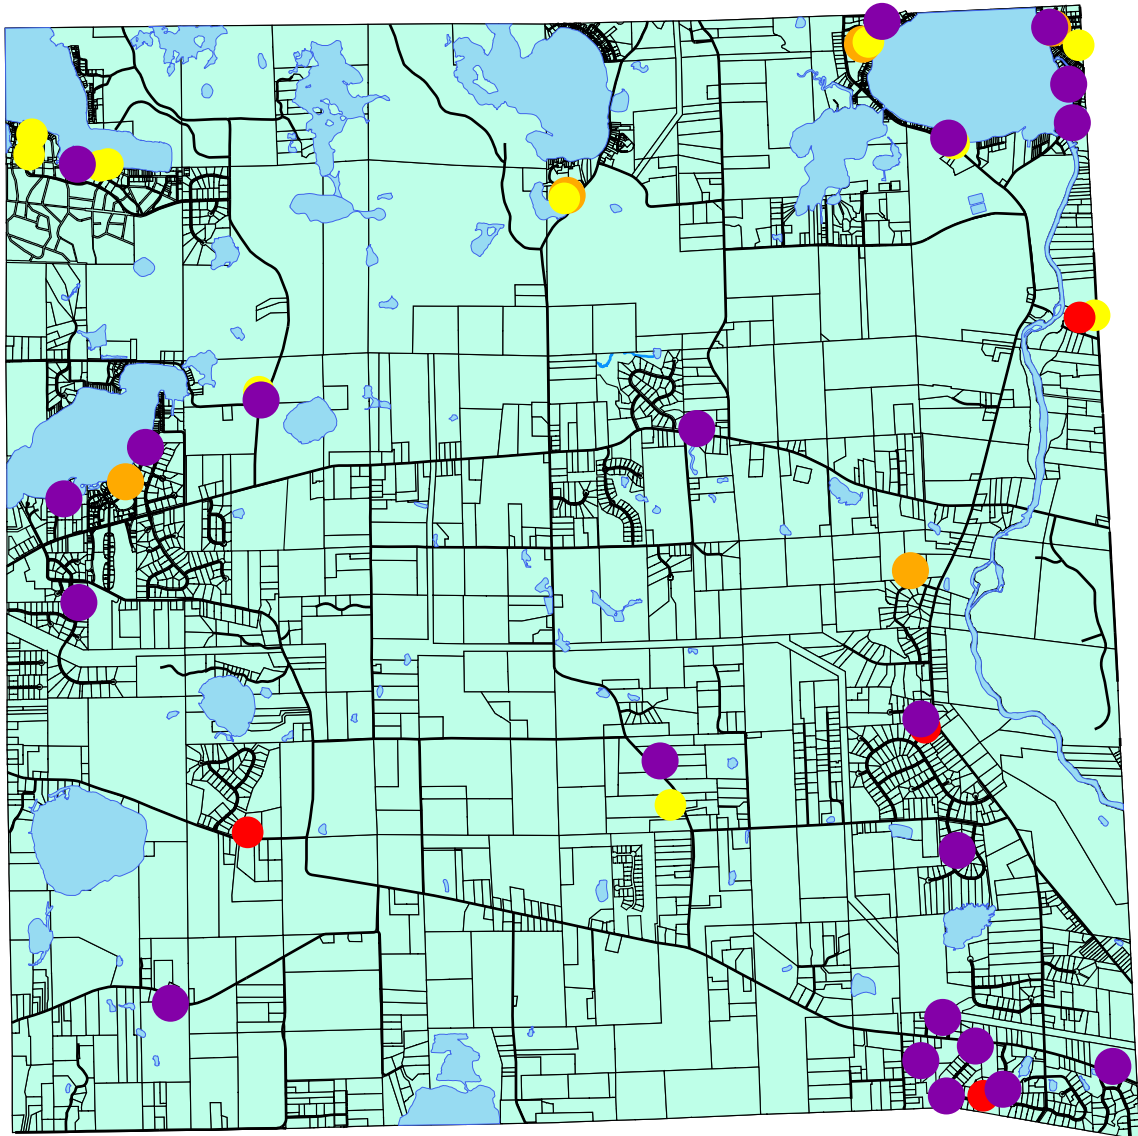

January 2017 New & Final Permits New & Cleared Violations

Legend

- Final Permits (22)
- New Permits (4)
- Cleared Violations (12)
- New Violations (8)

0 0.35 0.7 1.4 2.1 2.8 Miles